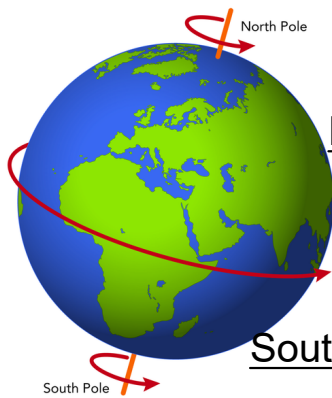

Northern hemisphere (NH) is the top part of Earth

Remember we live on the northern hemisphere

Southern hemisphere (SH) is the bottom part of Earth