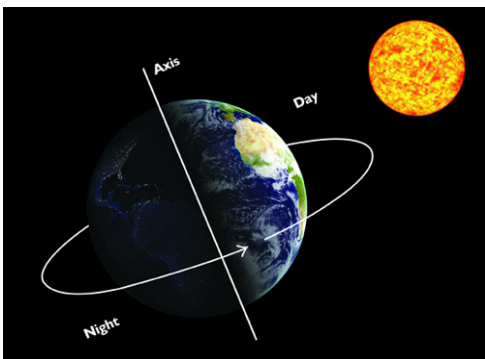

Apr. 11

Recall

Revolve - means to move an object around an other object

Rotate - means to spin

Earth

- The Earth revolves around the sun, which means it travels in a loop around the sun know as an **orbit**.

- revolves counter-clockwise

- As Earth revolves around the sun it is also spinning on a **tilted axis**
- An **axis** is an imaginary line from the north pole to the south pole

Reason For Day & Night

Rotating on axis makes Earth's night and day.

- As the earth spins on its axis only half of the earth is facing the sun at a particular time. This is when we have daylight. The back half is dark which is night.

- It takes Earth 24 hours (1 day) to make a complete rotation.

The Earth's Revolution around the sun AND its tilt causes the season.

It takes Earth 365 days (1 year) to make a complete orbit around the sun. This is known as the orbital period.

Main point

Winter in Northern Hemisphere since it is pointing away from the sun. Summer in the Southern Hemisphere since is pointing towards the sun.