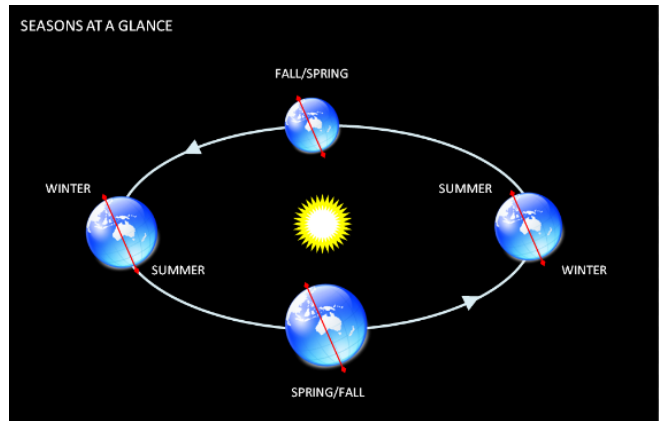

- As the earth spins on its axis only half of the earth is facing the sun at a particular time. This is when we have daylight. The back half is dark which is night.

- It takes Earth 24 hours (1 day) to make a complete rotation.

Northern hemisphere (NH) is the top part of Earth

Remember we live on the northern hemisphere

Southern hemisphere (SH) is the bottom part of Earth

[Earth's Tilt 1: The Reason for the Seasons - YouTube](#)

The Earth's Revolution around the sun AND its tilt causes the season.

It takes Earth 365 days (1 year) to make a complete orbit around the sun. This is known as the orbital period.

Main point

Winter in Northern Hemisphere since it is pointing away from the sun. Summer in the Southern Hemisphere since is pointing towards the sun.

Summer in Northern Hemisphere since it is pointing toward the sun. Winter in the Southern Hemisphere since is pointing away from the sun.

Attachments

Unit 1 Space Test Outline.notebook