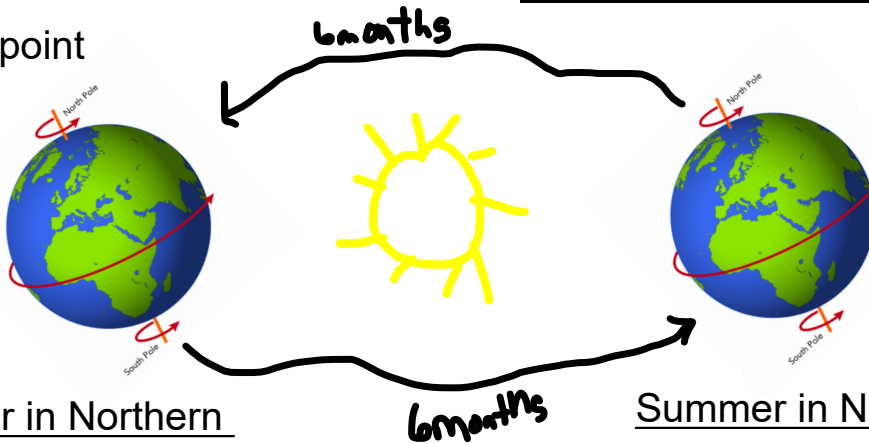

- As the earth spins on its axis only half of the earth is facing the sun at a particular time. This is when we have daylight. The back half is dark which is night.

- It takes Earth 24 hours (1 day) to make a complete rotation.

Northern hemisphere (NH) is the top part of Earth

Remember we live on the northern hemisphere

Southern hemisphere (SH) is the bottom part of Earth

[Earth's Tilt 1: The Reason for the Seasons - YouTube](#)

The Earth's Revolution around the sun AND its tilt causes the season.

It takes Earth 365 days (1 year) to make a complete orbit around the sun. This is known as the orbital period.

Main point

Winter in Northern Hemisphere since it is pointing away from the sun. Summer in the Southern Hemisphere since is pointing towards the sun.

Summer in Northern Hemisphere since it is pointing toward the sun. Winter in the Southern Hemisphere since is pointing away from the sun.

Attachments

Unit 1 Space Test Outline.notebook