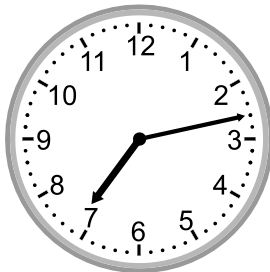

Telling time - 1 minute intervals

Grade 3 Time Worksheet

Write the time below each clock.

1.

2.

3.

4.

5.

6.

7.

8.

9.