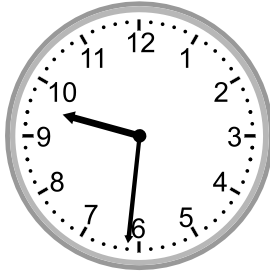

Telling time - 1 minute intervals

Grade 3 Time Worksheet

Write the time below each clock.

1.

2.

3.

4.

5.