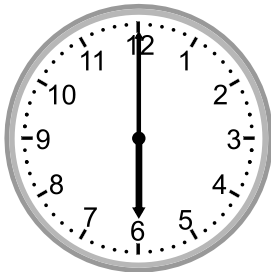

Telling time - 1 minute intervals

Grade 3 Time Worksheet

Write the time below each clock.

1.

2.

3.

4.

5.