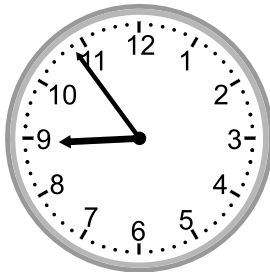

Telling time - 1 minute intervals

Grade 3 Time Worksheet

Write the time below each clock.

1.

2.

3.

4.

5.