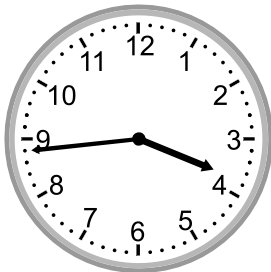

Telling time - 1 minute intervals

Grade 3 Time Worksheet

Write the time below each clock.

1.

2.

3.

4.

5.

6.

7.

8.

9.