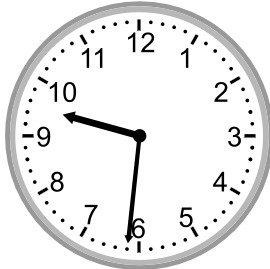

## Grade 3 Time Worksheet

Write the time below each clock.

1.

12:09

2.

9:31

3.

5:42

4.

6:00

5.

8:54

6.

9:28

7.

3:44