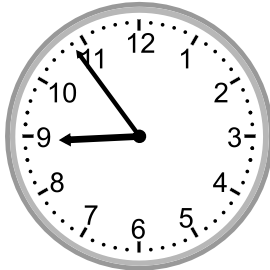

## Grade 3 Time Worksheet

Write the time below each clock.

1.

12:09

2.

9:31

3.

5:42

4.

6:00

5.

8:54

6.

9:28

7.

3:44