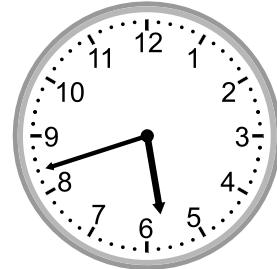

## Grade 3 Time Worksheet

Write the time below each clock.

1.

12:09

2.

9:31

3.

5:42

4.

6:00

5.

8:54

6.

9:28

7.

3:44