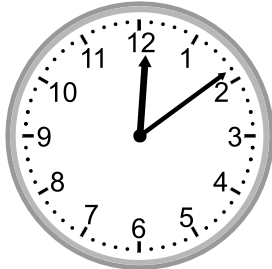

## Grade 3 Time Worksheet

Write the time below each clock.

1.

12:09

2.

9:31

3.

5:42