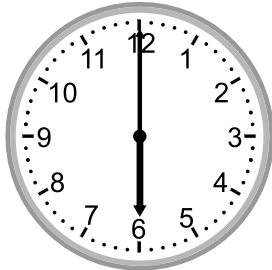

## Grade 3 Time Worksheet

Write the time below each clock.

1.

12:09

2.

9:31

3.

5:42

4.

6:00

5.

8:54

6.

9:28

7.

3:44