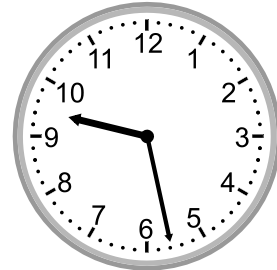

## Grade 3 Time Worksheet

Write the time below each clock.

1.

12:09

2.

9:31

3.

5:42

4.

6:00

5.

8:54

6.

9:28

7.

3:44