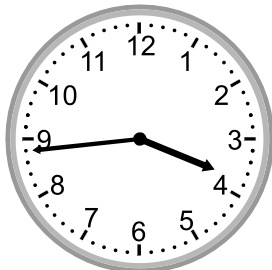

## Grade 3 Time Worksheet

Write the time below each clock.

1.

12:09

2.

9:31

3.

5:42

4.

6:00

5.

8:54

6.

9:28

7.

3:44